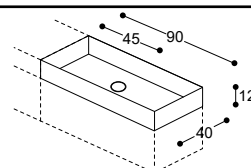

LES18D

LES18S

Mobile sospeso cm 180 per lavabo in acciaio verniciato o Corian®. Profondità 40 cm. Tre cassetti con apertura push pull.
180 cm suspended cabinet for varnished steel or Corian® wash basin. 40 cm deep. Three push-pull opening drawers.

LESLC

Lavabo in Corian® comprensivo di piletta a scarico libero in Corian®.
Corian® wash basin with free flow Corian® basin drain.

LESLM

Lavabo in acciaio verniciato.
Varnished steel wash basin.

ST.LES18

Struttura in metallo verniciato cm 180.
Varnished metal frame cm 180.

struttura 2 cm
2 cm frame

LESV1

Vassoio quadrato in metallo verniciato, posizionamento libero.
Varnished square-shaped tray, free positioning.

LESV2

Vassoio circolare in metallo verniciato, posizionamento libero.
Varnished round-shaped tray, free positioning.

Vista frontale con indicazione posizione scarichi e vista in pianta (versione destra)

Front view with drain connection suggestion and top view (right version)

Pilette consigliate: P3 / P5 (per lavabo acciaio)

Sifone consigliato: S1 (foro scarico consigliato a 65 da terra con altezza lavabo ad 85 cm)

Suggested basin drain : P3 / P5 (for steel sink)

Suggested siphon: S1 (drain hole at 65 from the floor with sink height at 85 cm)