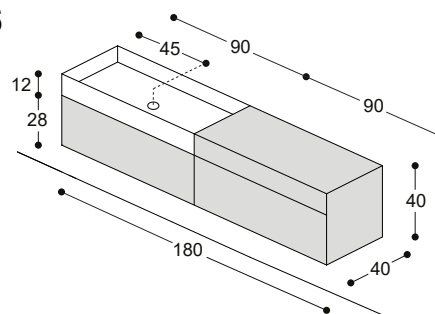

LES18D

LES18S

Mobile sospeso cm 180 per lavabo in acciaio verniciato o Corian®. Profondità 40 cm. Tre cassetti con apertura push pull.
180 cm suspended cabinet for varnished steel or Corian® wash basin. 40 cm deep. Three push-pull opening drawers.

LESLC

Lavabo in Corian® comprensivo di piletta a scarico libero in Corian®.
Corian® wash basin with free flow Corian® basin drain.

LESLM

Lavabo in acciaio verniciato.
Varnished steel wash basin.

ST.LES18

Struttura in metallo verniciato cm 180.
Varnished metal frame cm 180.

struttura 2 cm
2 cm frame

LESV1

Vassoio quadrato in metallo verniciato, posizionamento libero.
Varnished square-shaped tray, free positioning.

LESV2

Vassoio circolare in metallo verniciato, posizionamento libero.
Varnished round-shaped tray, free positioning.

Vista frontale con indicazione posizione scarichi e vista in pianta (versione destra)

Front view with drain connection suggestion and top view (right version)

Pilette consigliate: P3 / P5 (per lavabo acciaio)

Sifone consigliato: S1 (foro scarico consigliato a 65 da terra con altezza lavabo ad 85 cm)

Suggested basin drain : P3 / P5 (for steel sink)

Suggested siphon: S1 (drain hole at 65 from the floor with sink height at 85 cm)